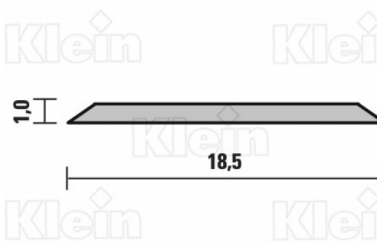

XZ055

**DP STANDARD  
REVERSIBLE KNIVES WITH  
4 CUTTING EDGES**

XZ055

**DP 5° INCLINED  
REVERSIBLE KNIVES WITH  
4 CUTTING EDGES**

XZ055

**DP STANDARD  
REVERSIBLE KNIVES**

XZ055

**SPECIAL TURNBLADES  
"ESTA"**