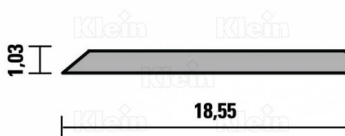

TURNBLADES "BRÜCK"

ZE09